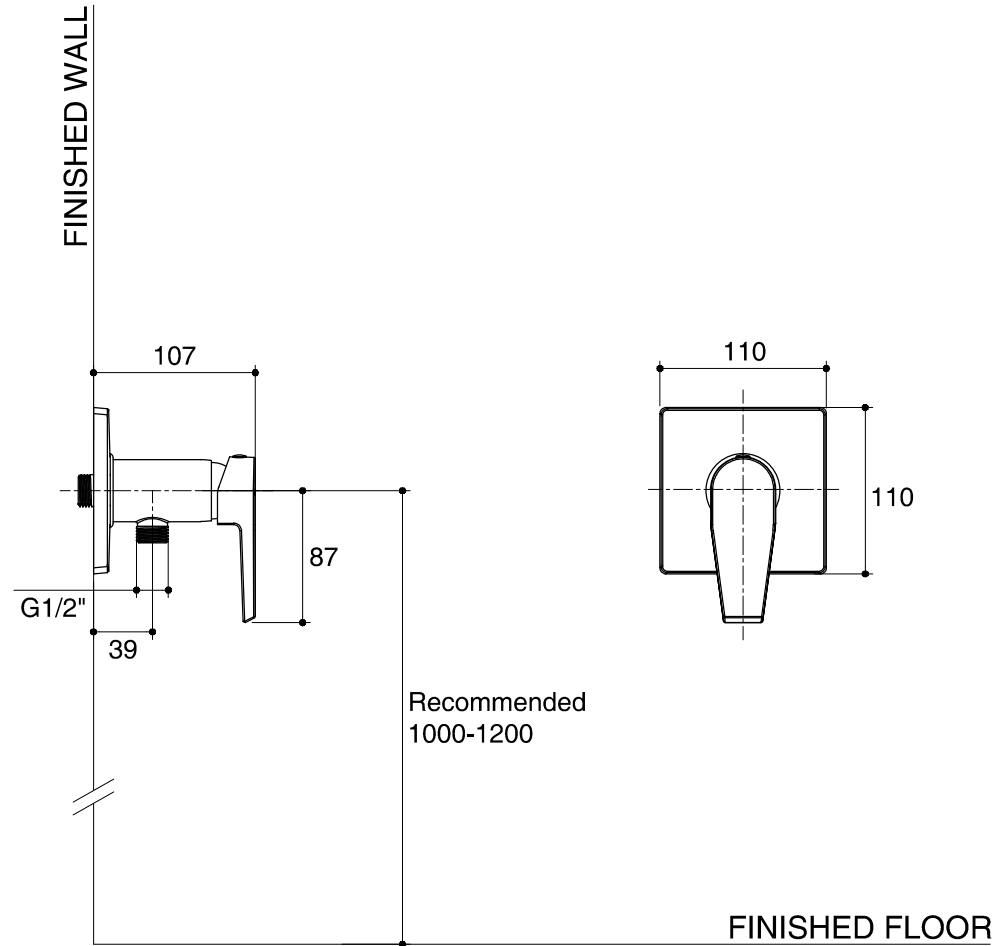

Dimensions are approximate.

Unit: mm

SKU	K-9298X-4-CP
Name	TOZZO
Description	SINGLE LEVER EXPOSED SHOWER - COLD WATER

ENGLEFIELD

*The recommended dimension for installation can be adjusted according to user preferences and layout.