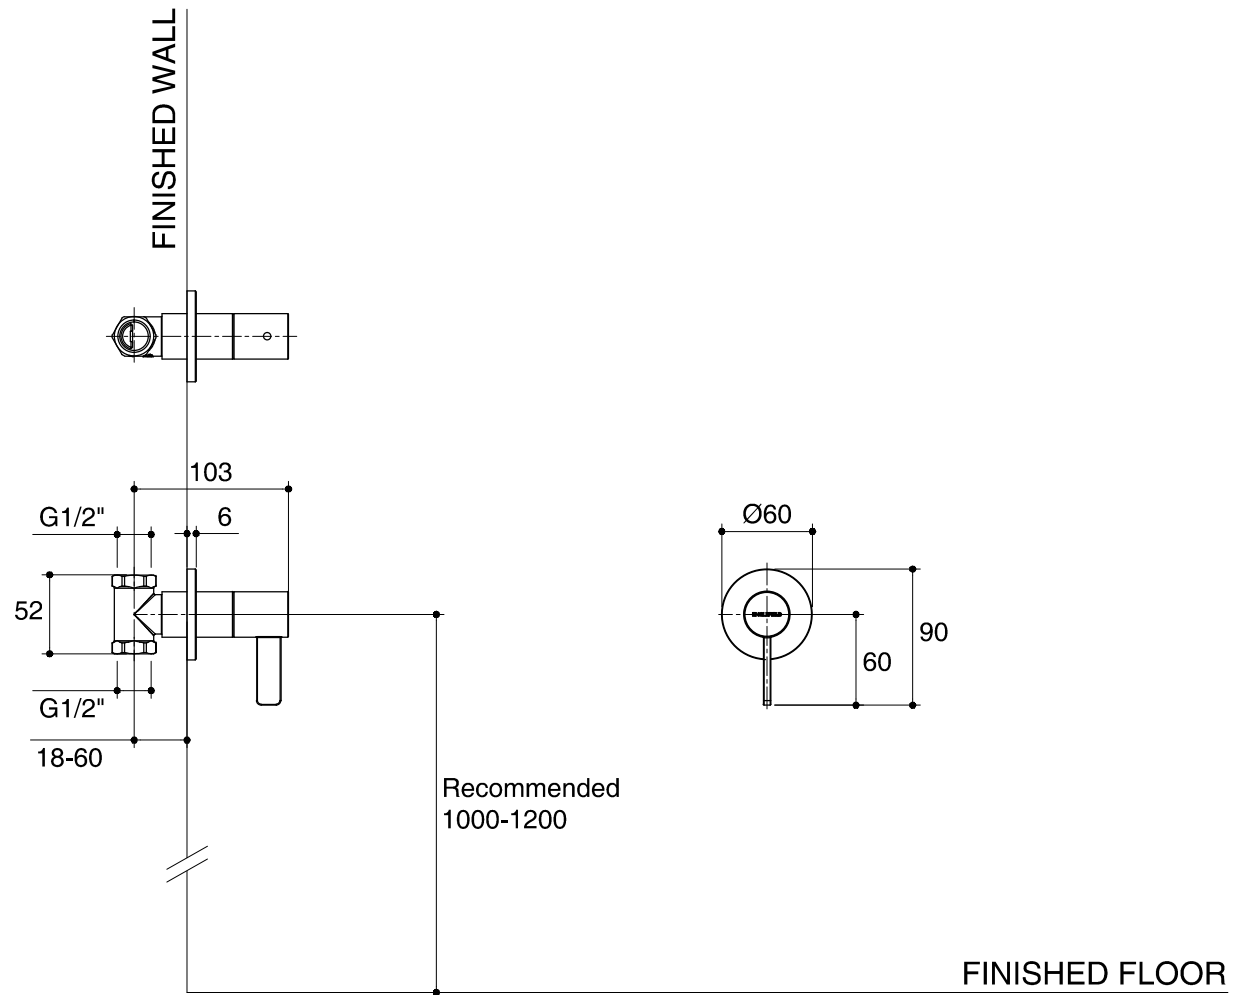

Dimensions are approximate.

Unit: mm

SKU	K-20727X-4CD-CP
Name	BRIO
Description	RECESSED SHOWER VALVE - COLD ONLY

ENGLEFIELD

*The recommended dimension for installation can be adjusted according to user preferences and layout.