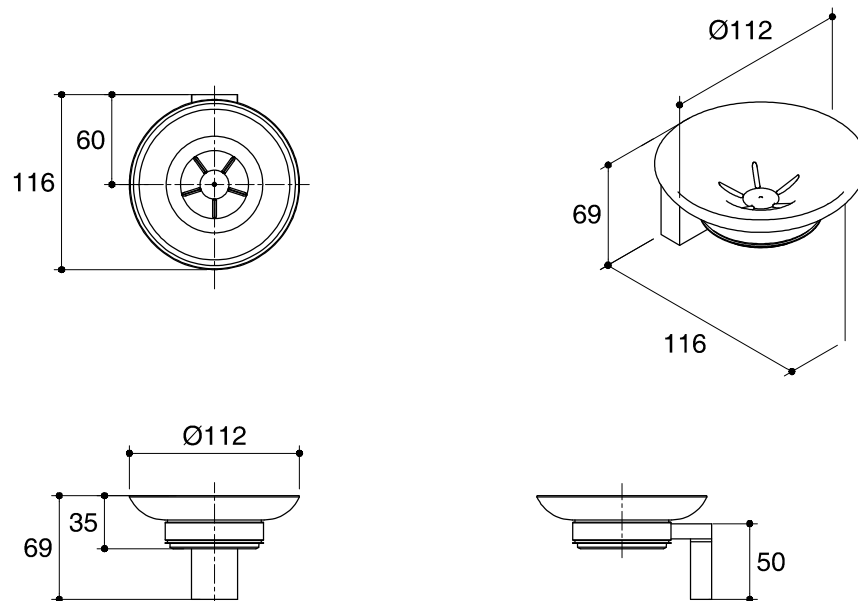

Dimensions are approximate.

Unit: mm

<b>SKU</b>	<b>K-72564X-CP</b>
<b>Name</b>	<b>TOZZO</b>
<b>Description</b>	<b>SOAP HOLDER</b>

**ENGLEFIELD**

\*The recommended dimension for installation can be adjusted according to user preferences and layout.