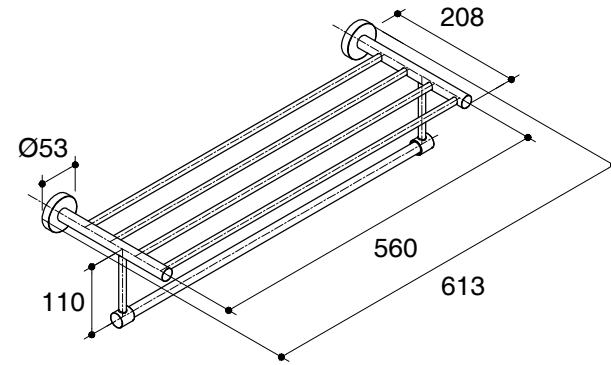

Dimensions are approximate.

Unit: mm

SKU	K-28853X
Name	OVIA
Description	TOWEL RACK
ENGLEFIELD	

*The recommended dimension for installation can be adjusted according to user preferences and layout.