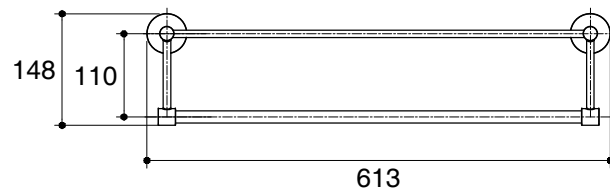

Dimensions are approximate.

Unit: mm

SKU	K-28853X
Name	OVIA
Description	TOWEL RACK
ENGLEFIELD	

*The recommended dimension for installation can be adjusted according to user preferences and layout.