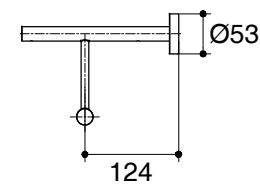

Dimensions are approximate.

Unit: mm

SKU	K-28853X
Name	OVIA
Description	TOWEL RACK
ENGLEFIELD	

*The recommended dimension for installation can be adjusted according to user preferences and layout.