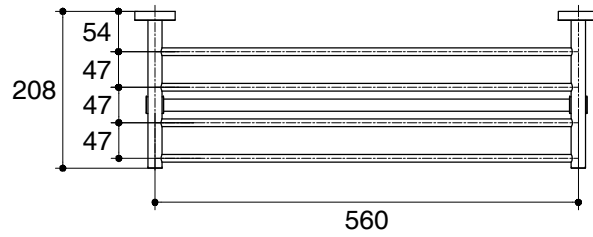

Dimensions are approximate.

Unit: mm

SKU	K-28853X
Name	OVIA
Description	TOWEL RACK
ENGLEFIELD	

*The recommended dimension for installation can be adjusted according to user preferences and layout.