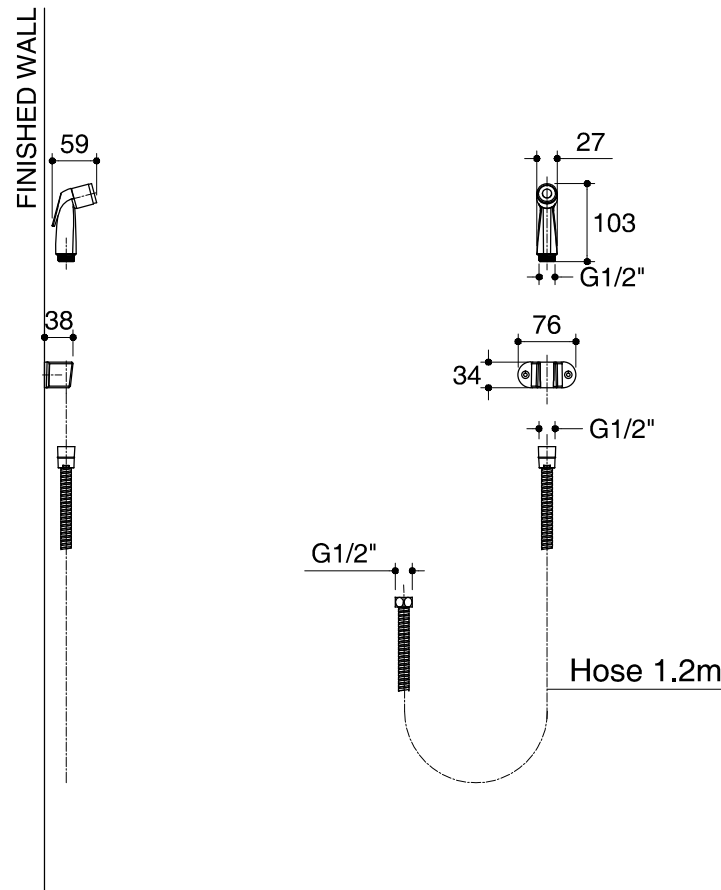

Dimensions are approximate.
Unit: mm

SKU	K-5419X-CP
Name	-
Description	HANDSPRAY

ENGLEFIELD

*The recommended dimension for installation can be adjusted according to user preferences and layout.