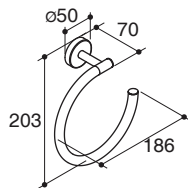

Dimensions are approximate.

Unit: mm

K-28843X

K-28844X

K-28847X

K-28848X

K-28849X

K-28850X

K-28851X

K-28852X

K-28845X

K-28846X

K-28853X

Note: The recommended dimension for installation can be adjusted according to user preferences and layout.

Product Diagram

Trusted in New Zealand Since 1982

ขนาดระยะแสดงค่าโดยประมาณ
หน่วย: มม.

K-28843X

K-28844X

K-28847X

K-28848X

K-28849X

K-28850X

K-28851X