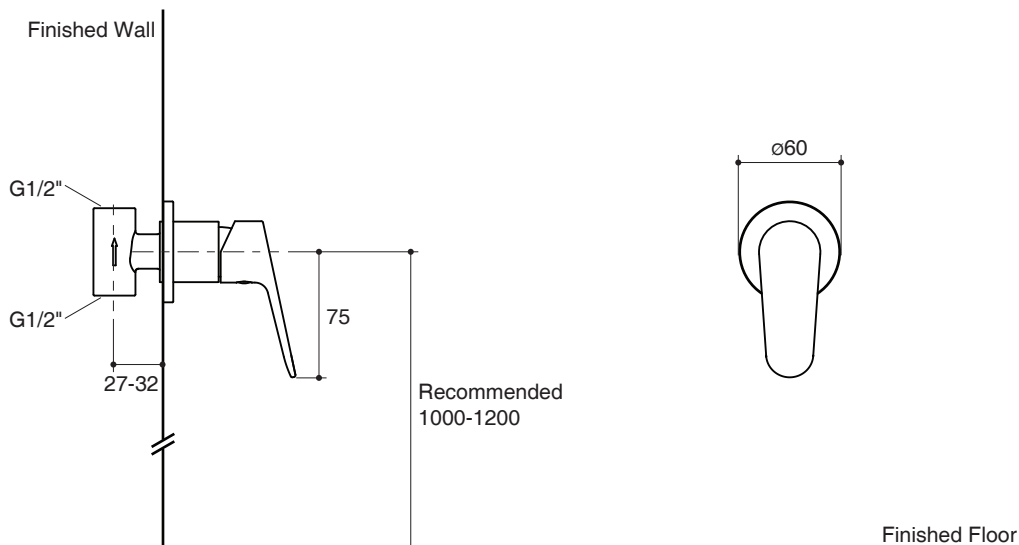

## Specified Model

Model	Description	Color/Finished
K-21890X-4CD	Sierra single lever recessed shower valve cold water	CP: Polished Chrome

Note: Flow rates are approximate. (1 gallon = 3.785 liters, 1 bar = 14.5 psi)

Dimensions are approximate.

Unit: mm

Note: The recommended dimension for installation can be adjusted according to user preferences and layout.