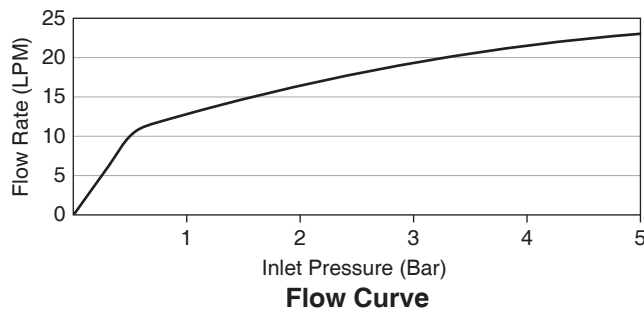

## Specified Model

Model	Description	Color/Finished
K-21890X-4CD	Sierra single lever recessed shower valve cold water	CP: Polished Chrome

Note: Flow rates are approximate. (1 gallon = 3.785 liters, 1 bar = 14.5 psi)