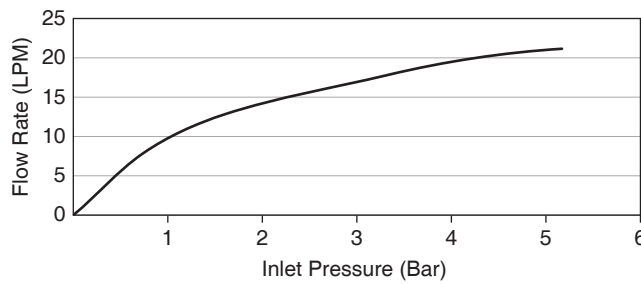

## Specified Model

Model	Description	Color/Finished
K-76898X-4CD	Anzio single lever recessed shower valve cold water	CP: Polished Chrome

**Flow Curve**

Note: Flow rates are approximate. (1 gallon = 3.785 liters, 1 bar = 14.5 psi)