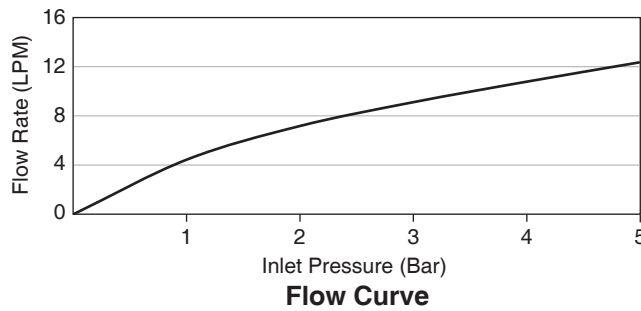

Note: Flow rates are approximate. (1 gallon = 3.785 liters, 1 bar = 14.5 psi)

Dimensions are approximate.

Unit: mm

Note: The recommended dimension for installation can be adjusted according to user preferences and layout.