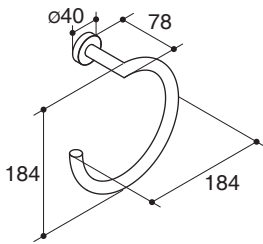

Trusted in New Zealand Since 1982

WILLOW

ACCESSORIES

Features

- Brass construction
- Includes installation hardware
- Complements the Willow suite

Codes/Standards Applicable

Specified model meets or exceeds the following:

Specified Model

Model	Description	Color/Finished
K-13085X	Willow towel ring	CP: Polished Chrome
K-13089X	Willow 60 cm single towel bar	CP: Polished Chrome
K-13090X	Willow 60 cm double towel bar	CP: Polished Chrome
K-13091X	Willow single robe hook	CP: Polished Chrome
K-13093X	Willow 60 cm towel rack	CP: Polished Chrome
K-13094X	Willow double robe hook	CP: Polished Chrome
K-13095X	Willow paper holder	CP: Polished Chrome
K-13097X	Willow soap holder	CP: Polished Chrome

Dimensions are approximate.

Unit: mm

K-13085X

K-13091X

K-13094X

K-13095X

K-13097X

K-13089X

K-13090X

K-13093X

Note: The recommended dimension for installation can be adjusted according to user preferences and layout.

Product Diagram

Trusted in New Zealand Since 1982

วิลโลว์

อุปกรณ์ประกอบห้องน้ำ

คุณลักษณะ