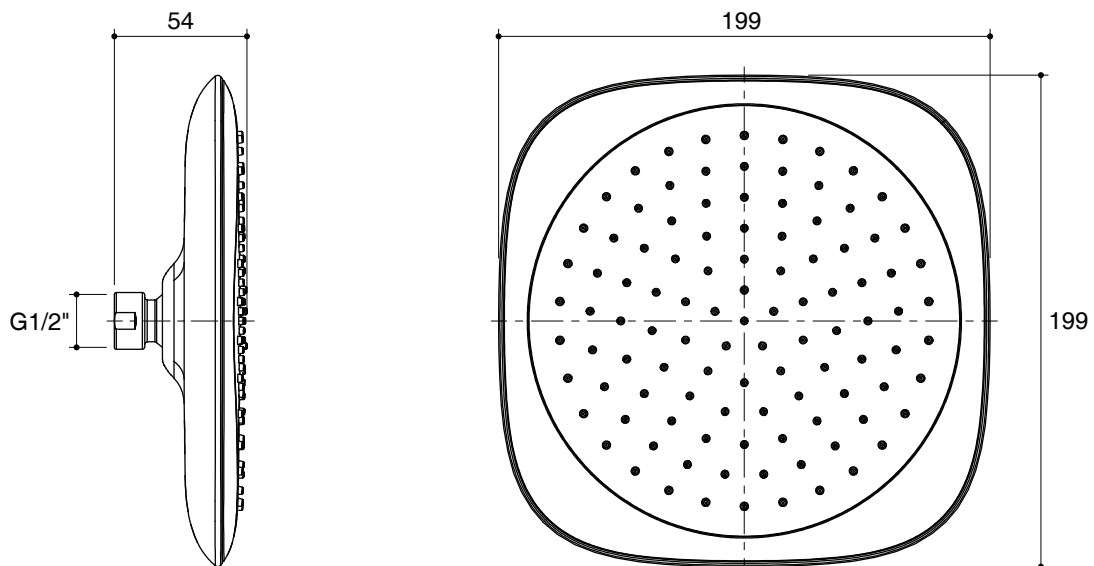

### Features

- ABS construction
- G1/2" threaded connection
- Rain showerhead 8 x 8 inches

### Product Specification:

The rain showerhead shall be made of ABS construction. Product shall include G1/2" threaded connection. Product shall rain showerhead 8 x 8 inches. Product shall be Englefield Model K-99090X-\_\_\_\_\_.

## Installation Notes

Install this product according to the installation guide.

Dimensions are approximate.  
Unit: mm