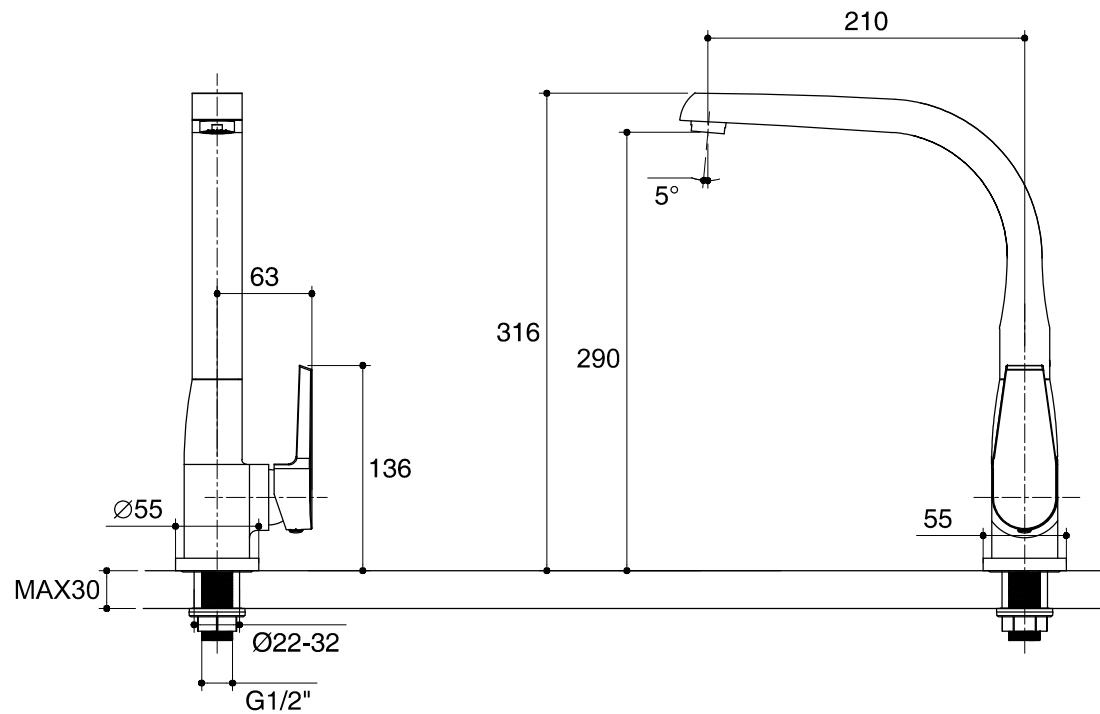

Dimensions are approximate.

Unit: mm

SKU	K-7706X-4-CP
Name	TOZZO
Description	SINGLE LEVER KITCHEN FAUCET - COLD WATER

ENGLEFIELD

*The recommended dimension for installation can be adjusted according to user preferences and layout.