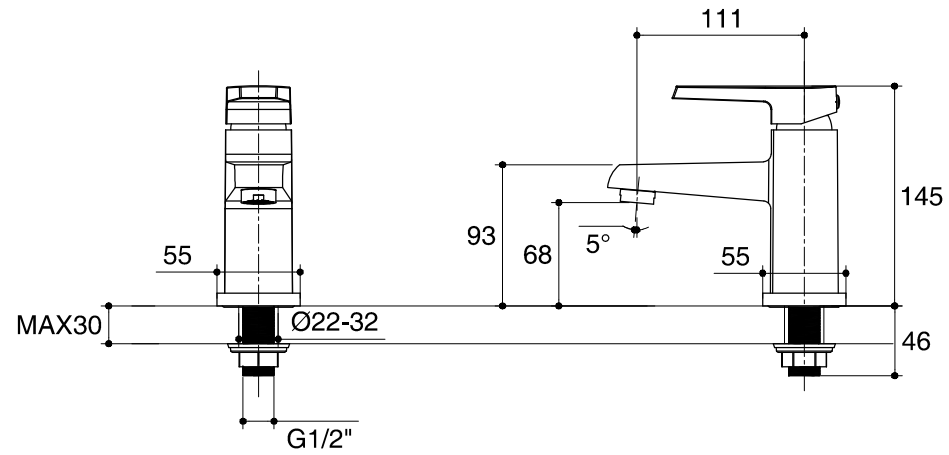

Dimensions are approximate.

Unit: mm

SKU	K-7695X-4-CP
Name	TOZZO
Description	SINGLE LEVER LAVATORY FAUCET - COLD WATER

ENGLEFIELD

*The recommended dimension for installation can be adjusted according to user preferences and layout.