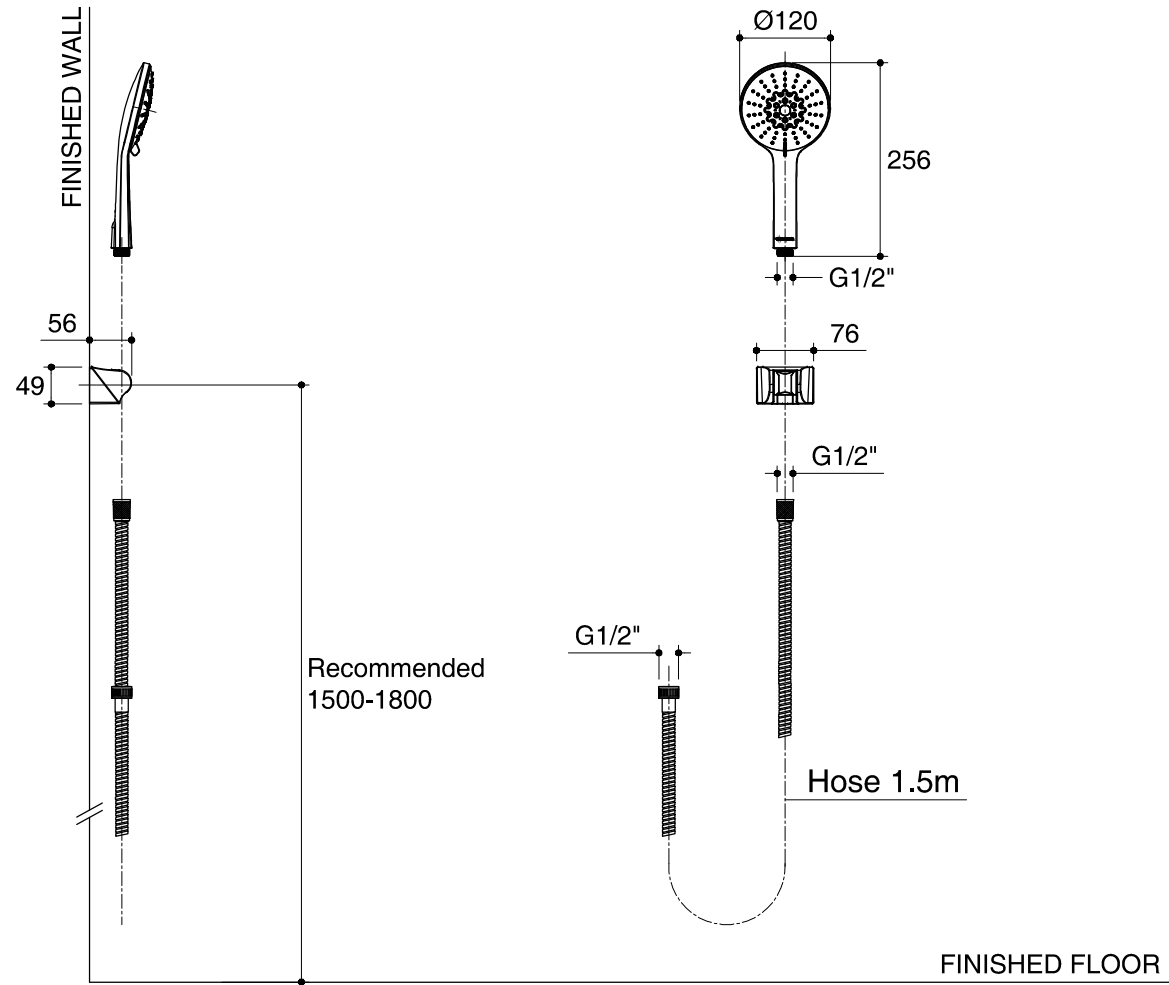

Dimensions are approximate.
Unit: mm

SKU	K-96028X-CP
Name	POSH
Description	HANDSHOWER SET

ENGLEFIELD

*The recommended dimension for installation can be adjusted according to user preferences and layout.