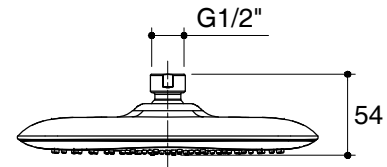

Dimensions are approximate.

Unit: mm

SKU	K-99090X-CP
Name	ORBIS
Description	SHOWERHEAD

ENGLEFIELD

*The recommended dimension for installation can be adjusted according to user preferences and layout.