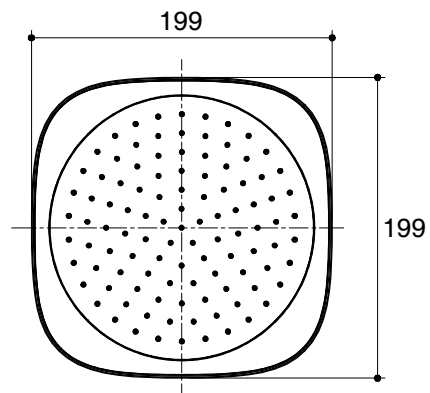

Dimensions are approximate.

Unit: mm

SKU	K-99090X-CP
Name	ORBIS
Description	SHOWERHEAD

ENGLEFIELD

*The recommended dimension for installation can be adjusted according to user preferences and layout.