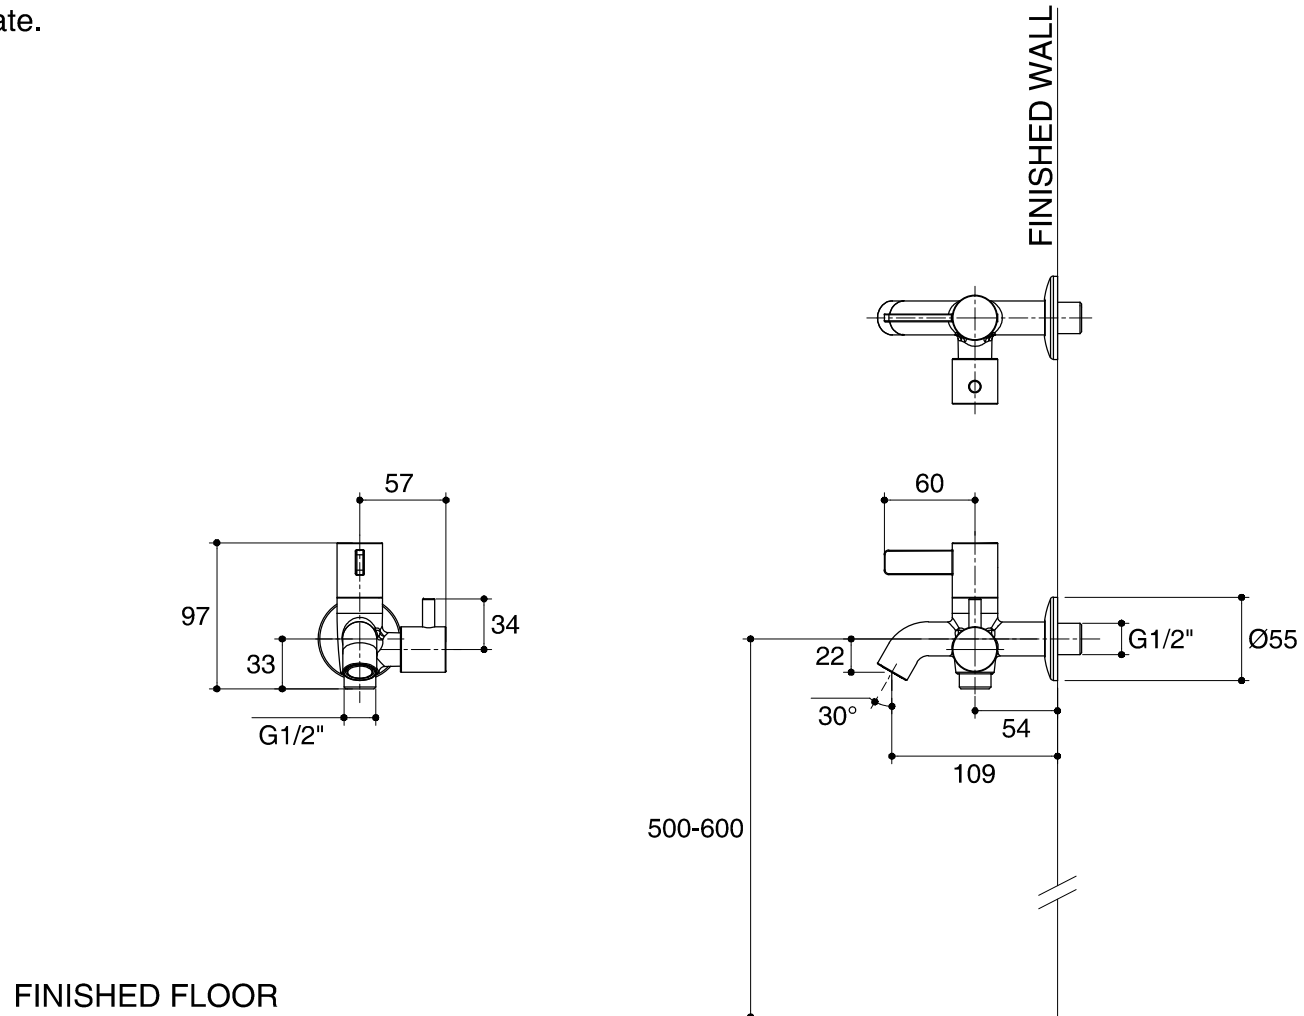

Dimensions are approximate.
Unit: mm

| | |
|-------------|-----------------------------|
| SKU | K-77154X-4CD-CP |
| Name | BRIO |
| Description | WALL TAP 2-WAY COLD ONLY |

ENGLEFIELD

*The recommended dimension for installation can be adjusted according to user preferences and layout.