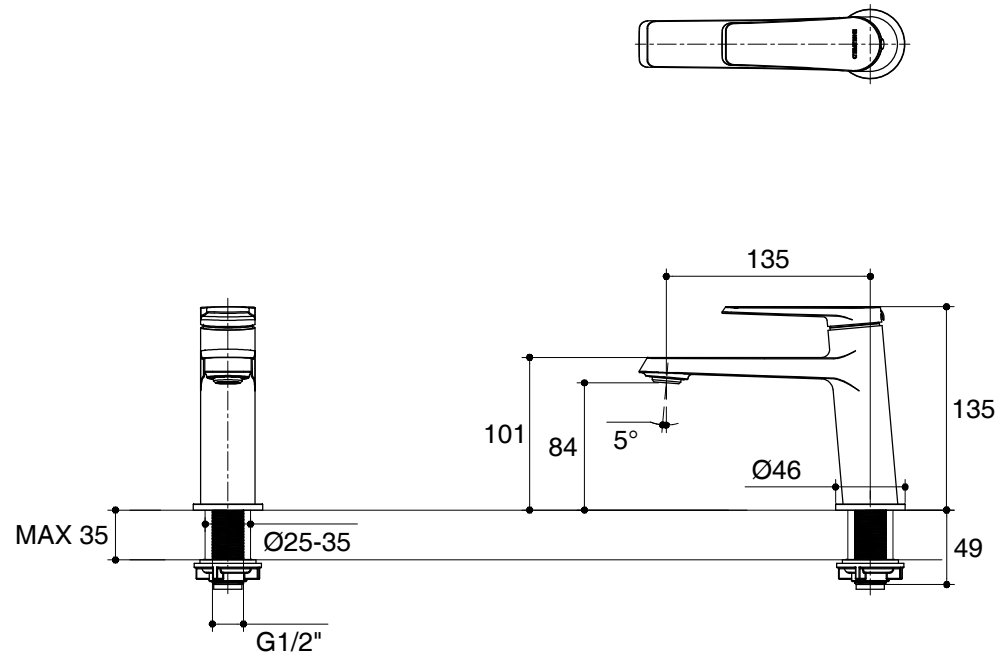

Dimensions are approximate.

Unit: mm

SKU	K-29763X-4CD
Name	SASSIO
Description	COLD WATER LAVATORY FAUCET

ENGLEFIELD

*The recommended dimension for installation can be adjusted according to user preferences and layout.