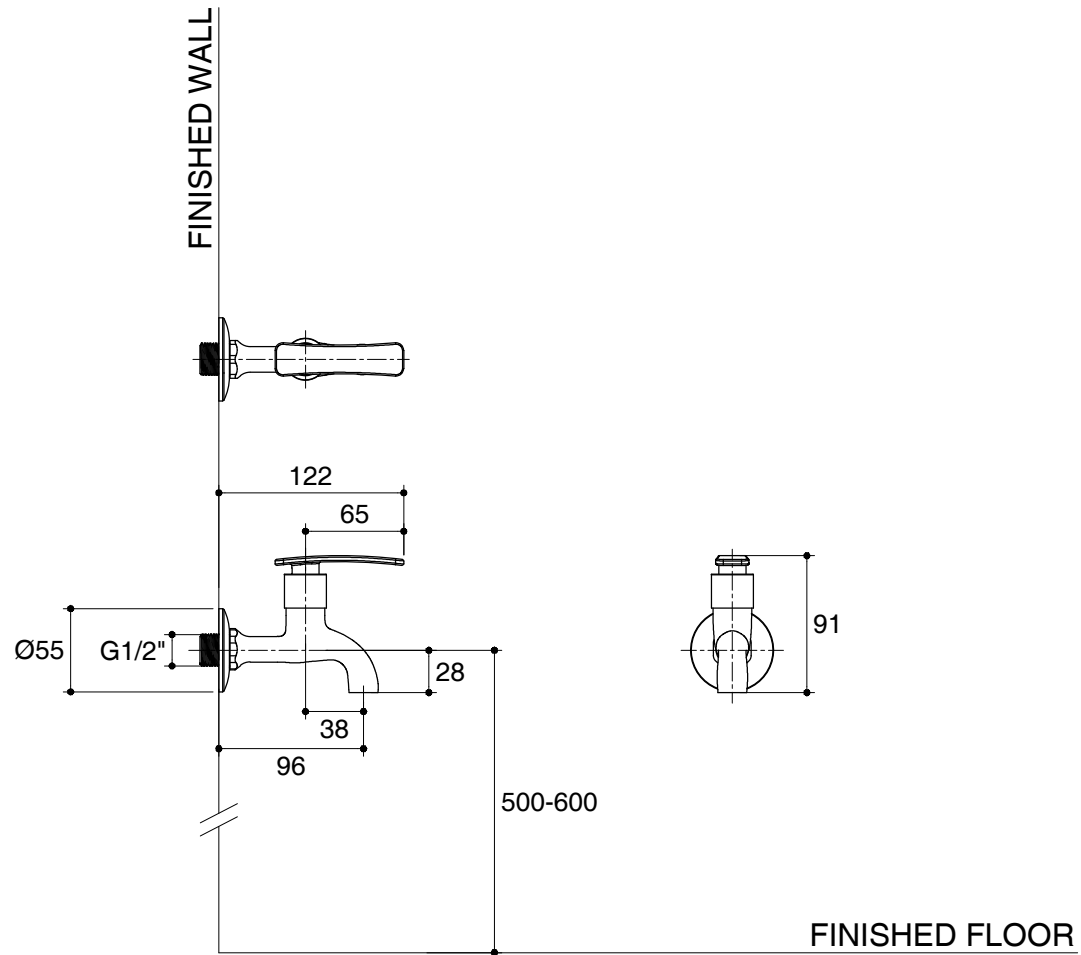

Dimensions are approximate.

Unit: mm

SKU	K-31722X
Name	PATO II
Description	WALL TAP - COLD ONLY
ENGLEFIELD	

\*The recommended dimension for installation can be adjusted according to user preferences and layout.