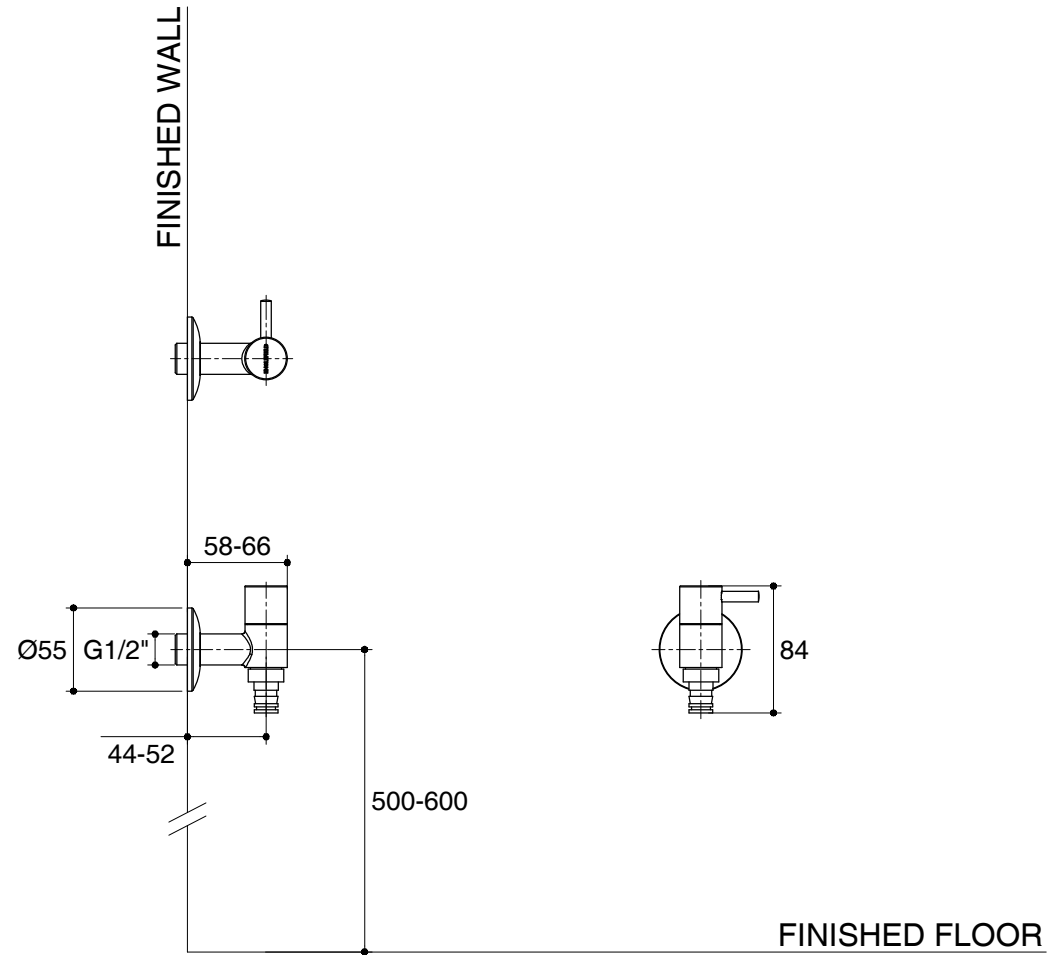

Dimensions are approximate.

Unit: mm

SKU	K-35516X
Name	OVIA
Description	WALL TAP

*The recommended dimension for installation can be adjusted according to user preferences and layout.

ENGLEFIELD