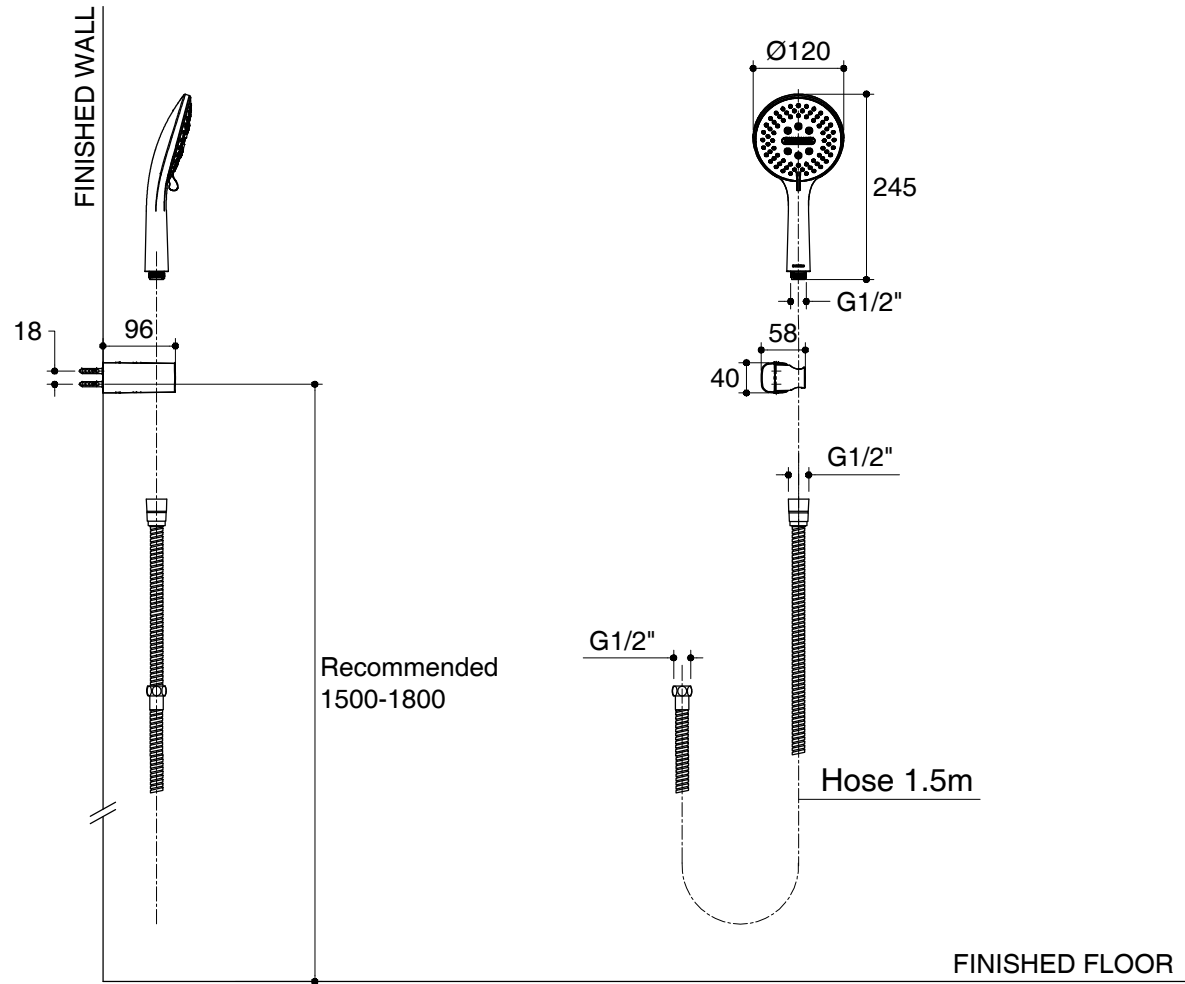

Dimensions are approximate.

Unit: mm

SKU	K-26718X
Name	ARICIA
Description	HANDSHOWER SET

ENGLEFIELD

*The recommended dimension for installation can be adjusted according to user preferences and layout.