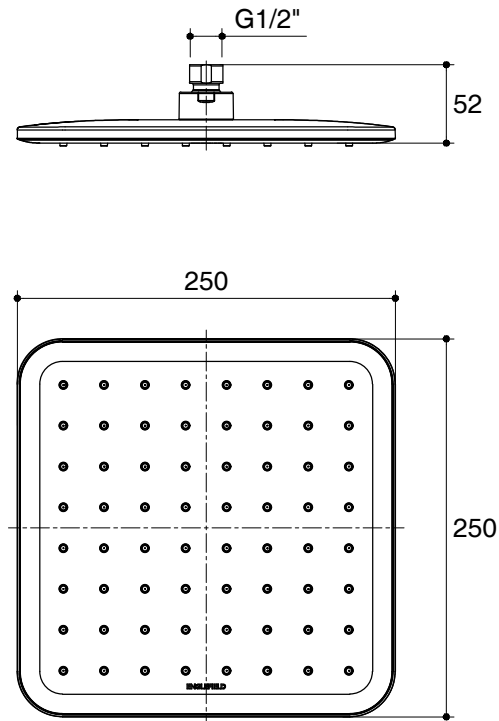

Dimensions are approximate.

Unit: mm

SKU	K-26721X
Name	ANZIO
Description	SHOWERHEAD
ENGLEFIELD	

*The recommended dimension for installation can be adjusted according to user preferences and layout.