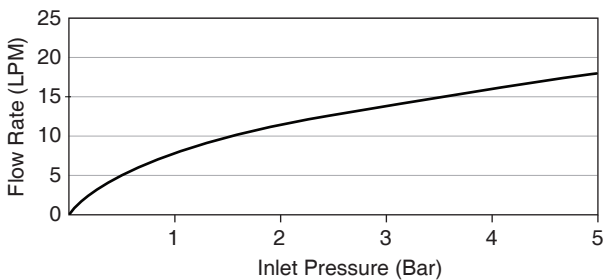

Flow Curve – Bath Spout

Flow Curve – Outlet (for handshower)

Note: Flow rates are approximate. (1 gallon = 3.785 liters, 1 bar = 14.5 psi)

Dimensions are approximate.

Unit: mm

Note: The recommended dimension for installation can be adjusted according to user preferences and layout.