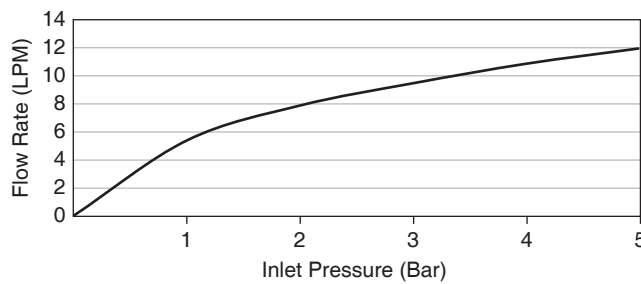

Codes/Standards Applicable

- Specified model meets or exceeds the following:
- TIS 2067-2552

Installation Notes

Install this product according to the installation guide.

Specified Model

Model	Description	Color/Finished
K-7695X-4	Tozzo single lever lavatory faucet cold water	CP: Polished Chrome

Flow Curve

Note: Flow rates are approximate. (1 gallon = 3.785 liters, 1 bar = 14.5 psi)

Dimensions are approximate.
Unit: mm

Note: The recommended dimension for installation can be adjusted according to user preferences and layout.