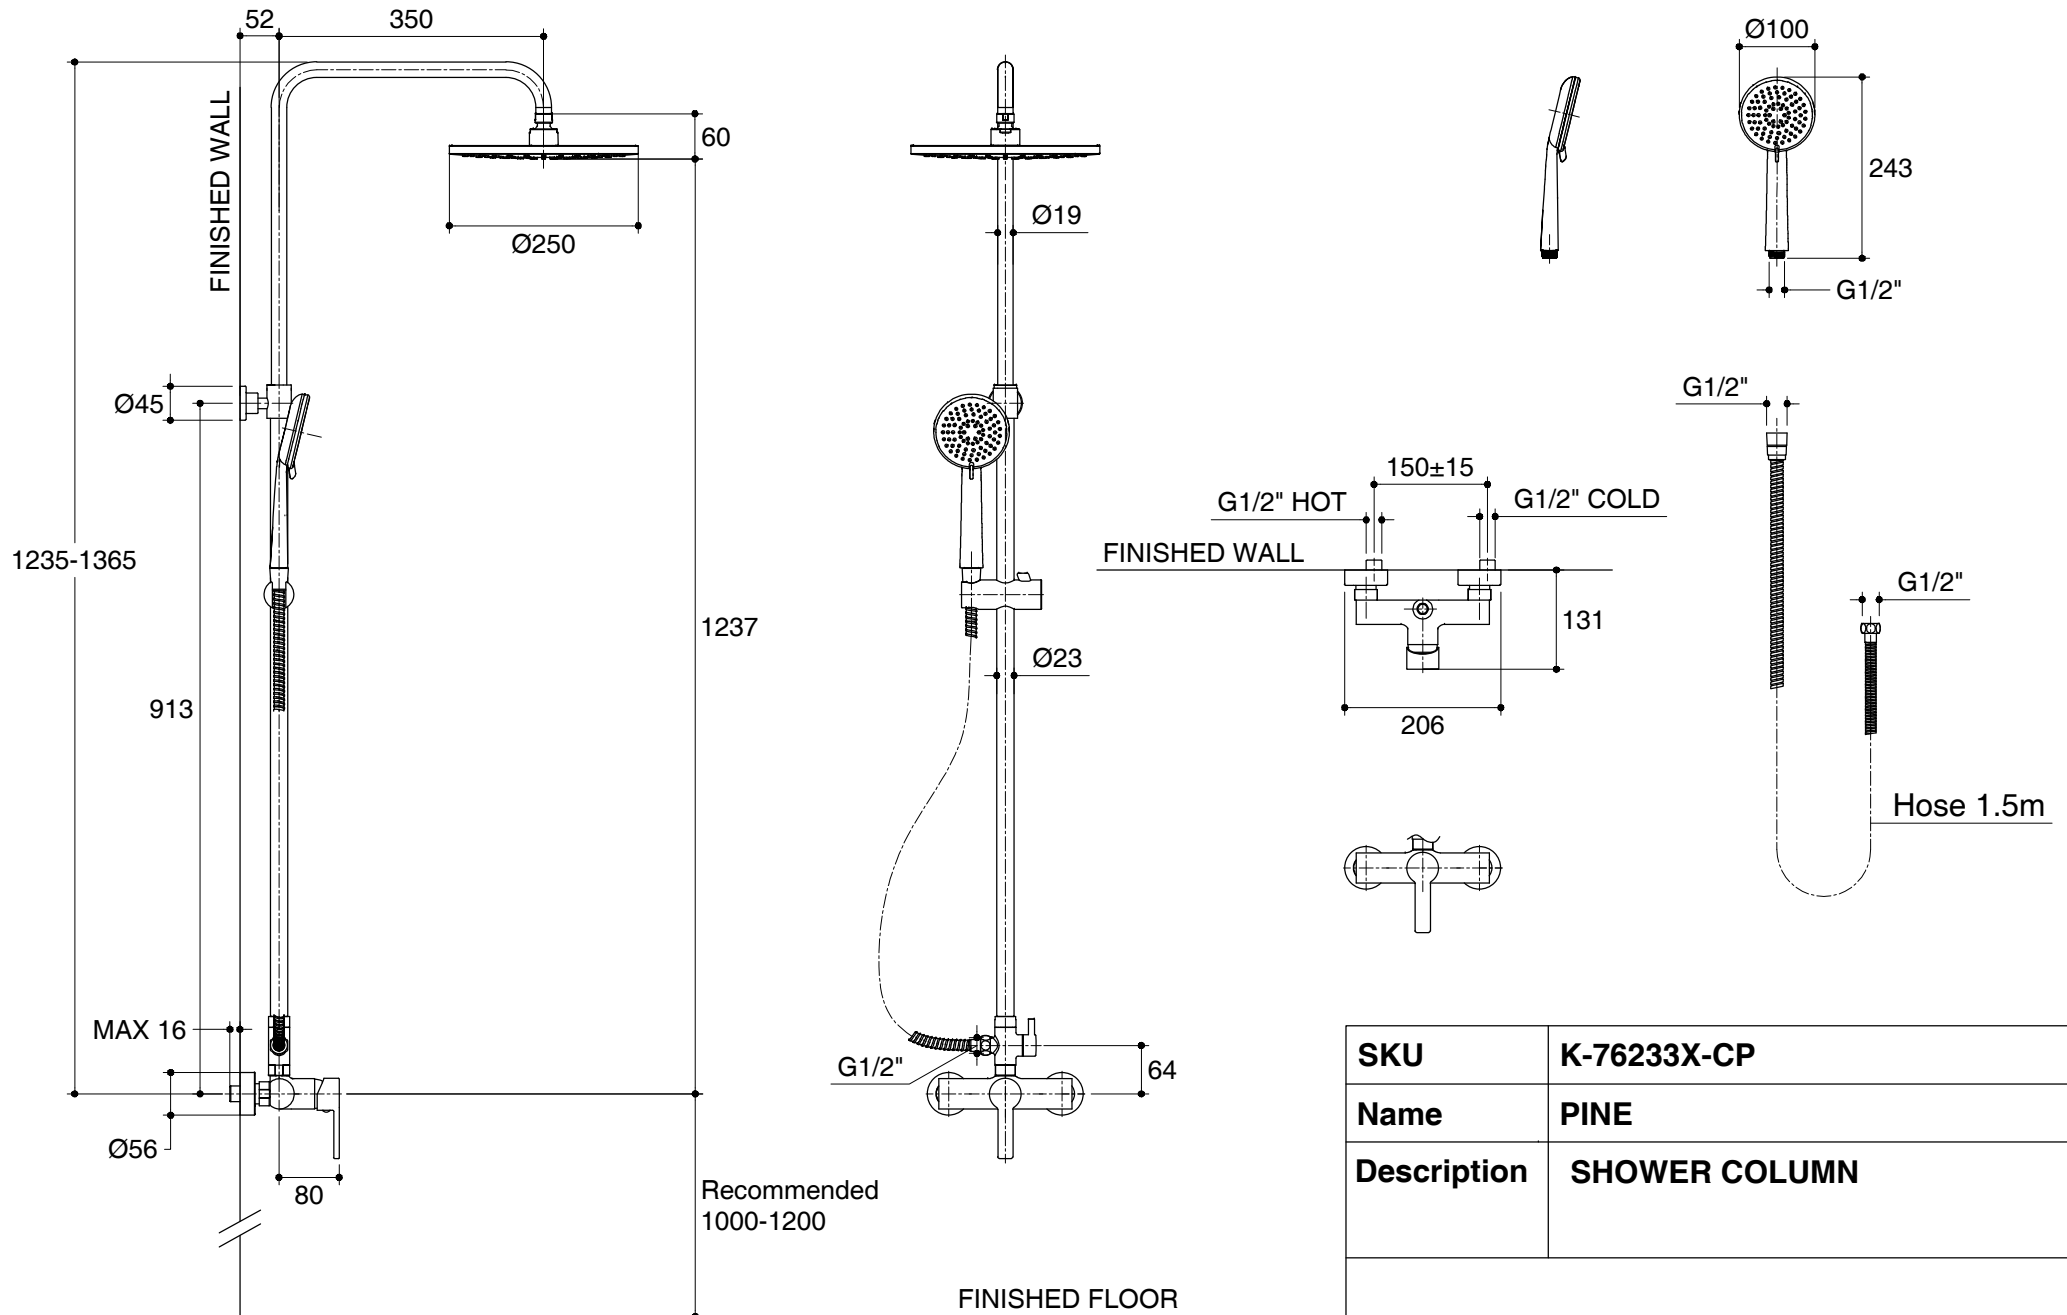

Dimensions are approximate.

Unit: mm

Recommended  
1000-1200

FINISHED FLOOR

<b>SKU</b>	<b>K-76233X-CP</b>
<b>Name</b>	<b>PINE</b>
<b>Description</b>	<b>SHOWER COLUMN</b>

\*The recommended dimension for installation can be adjusted according to user preferences and layout.