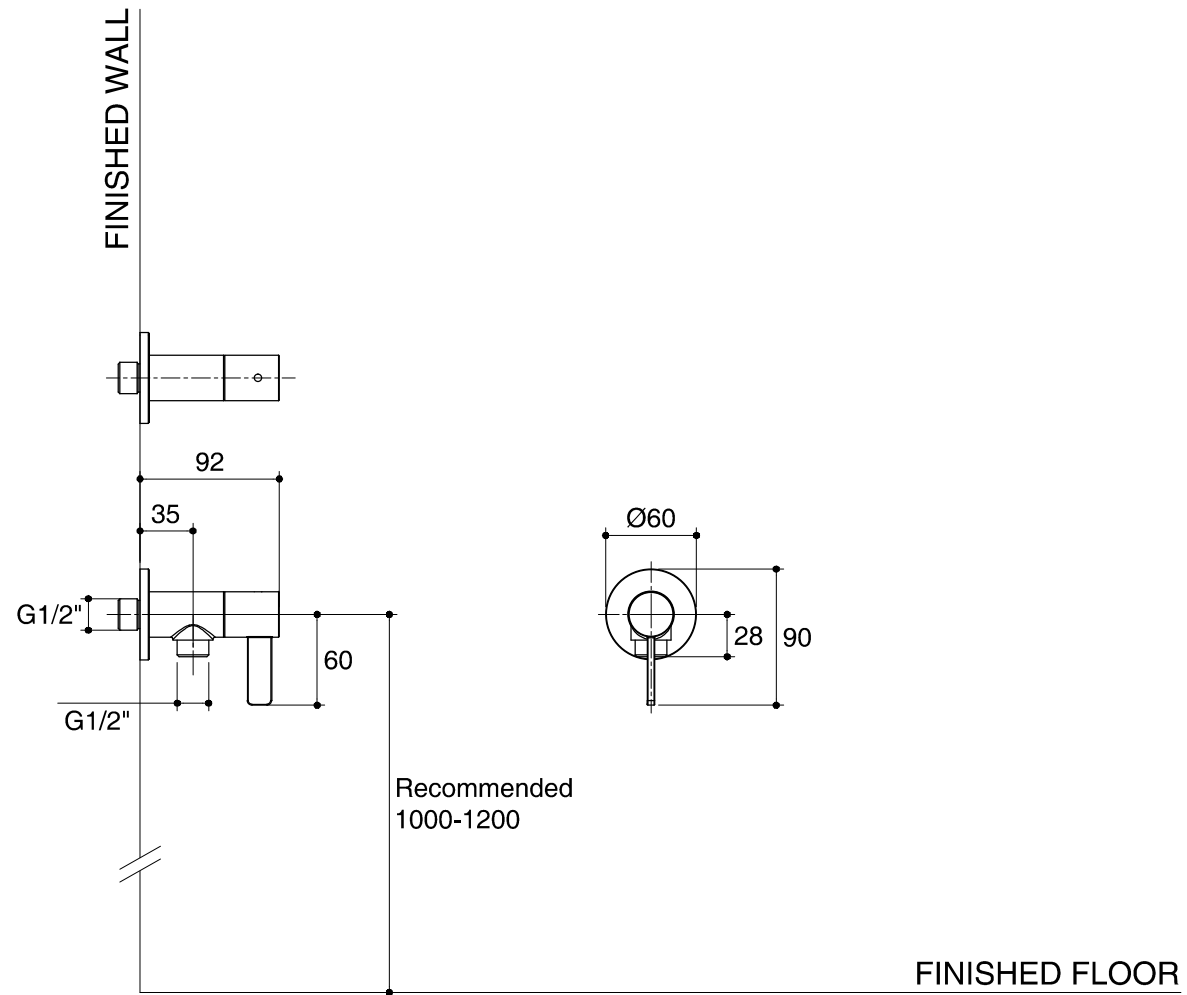

Dimensions are approximate.

Unit: mm

SKU	K-77152X-4CD-CP
Name	BRIO
Description	SHOWER VALVE COLD ONLY

ENGLEFIELD

*The recommended dimension for installation can be adjusted according to user preferences and layout.