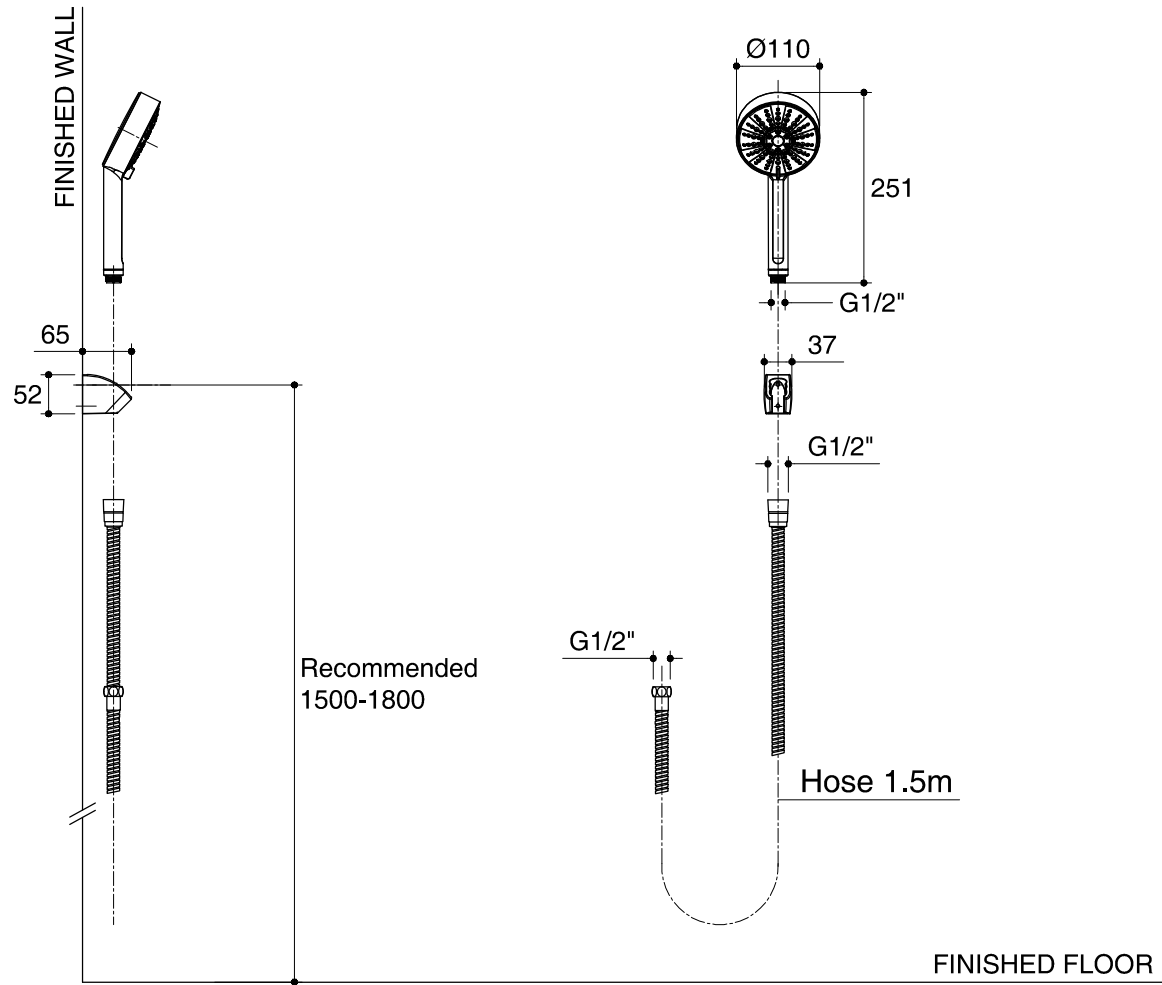

Dimensions are approximate.  
Unit: mm

<b>SKU</b>	<b>K-76765X-CP</b>
<b>Name</b>	<b>BEAT</b>
<b>Description</b>	<b>110 MM. HANDSHOWER SET</b>

**ENGLEFIELD**

\*The recommended dimension for installation can be adjusted according to user preferences and layout.