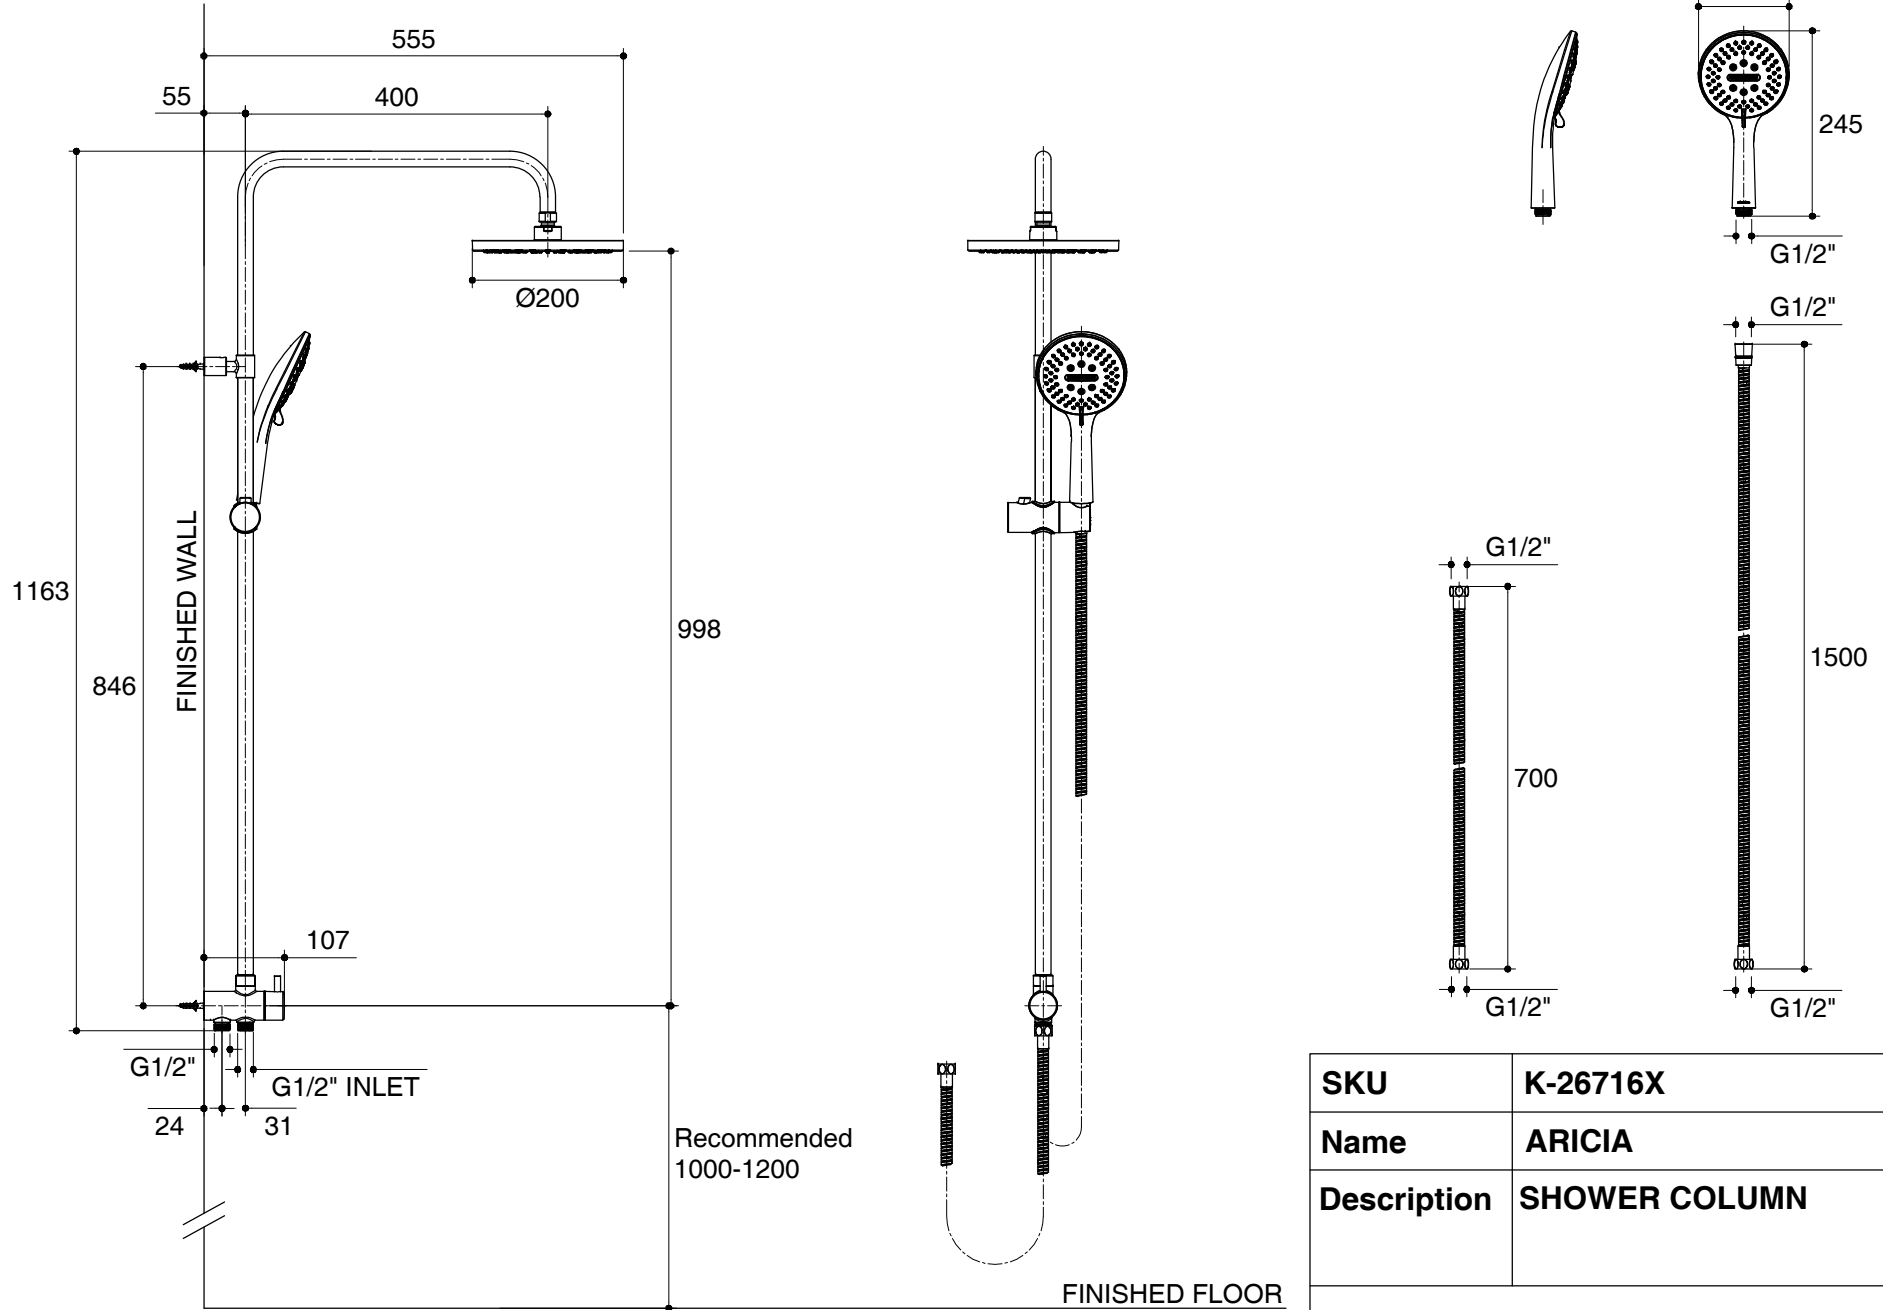

Dimensions are approximate.

Unit: mm

<b>SKU</b>	<b>K-26716X</b>
<b>Name</b>	<b>ARICIA</b>
<b>Description</b>	<b>SHOWER COLUMN</b>

**ENGLEFIELD**

\*The recommended dimension for installation can be adjusted according to user preferences and layout.