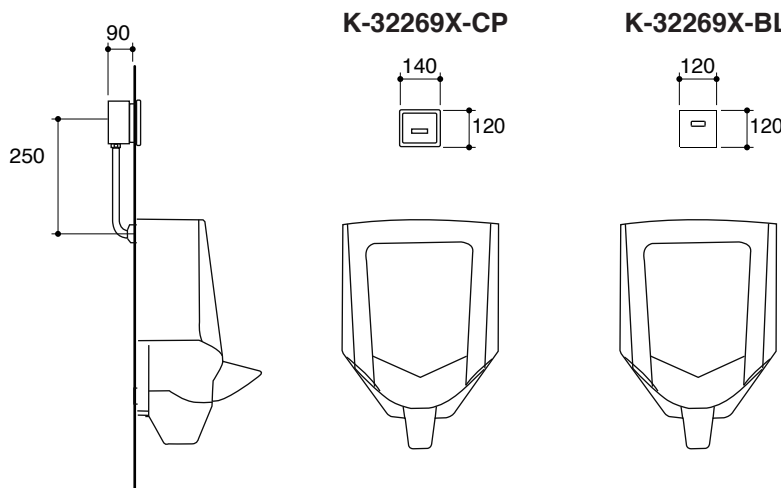

## Specified Model

Model	Description	Colors/Finishes
K-32269X	Urinal sensor in wall	CP: Polished Chrome
K-32269X	Urinal sensor in wall	BL : Black

Dimensions are approximate.  
Unit: mm