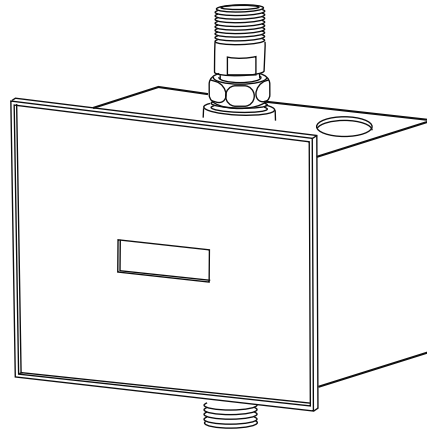

## Features

- Panel into the wall design,
- Used with AC Power Unit 220V or DC 4 x AA battery
- Flush water-saving and forced deodorant
- Rapid and sensitive response,
- Well detection even dark object
- Anti-interference from light reflection and glare

## URINAL SENSOR IN WALL K-32269X