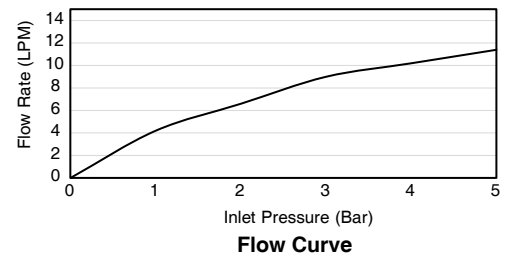

Trusted in New Zealand Since 1982

OVIA

COLD ONLY TOUCHLESS LAVATORY FAUCET TALL K-32551X

Features

- Brass construction.
- Single-cold type.
- G1/2" thread connection.
- Automatically stop when used continuous more than 1 minute.
- Aerated steam.
- 123 mm spout reach.

Codes/Standards Applicable

Specified model meets or exceeds the following:

- N/A

Installation Notes

Install this product according to the installation guide.

Technical Information

Power Supply	AC 220V or DC 6V (4 pcs "AA" alkaline batteries)
Sensing Distance	Automatic adjustment
Response time	Less than 0.7 seconds
Flow Rate	About 9L / min
Automatic Stop	60 seconds
Supply Water Pressure	0.07 ~ 0.70 Mpa
Ambient Temperature	1 ~ 60° C

Note: Flow rates are approximate.
(1 gallon = 3.785 liters, 1 bar = 14.5 psi)

Specified Model

Model	Description	Colors/Finishes
K-32551X	Ovia cold only touchless lavatory faucet tall	CP: Polished Chrome

Dimensions are approximate.

Unit: mm