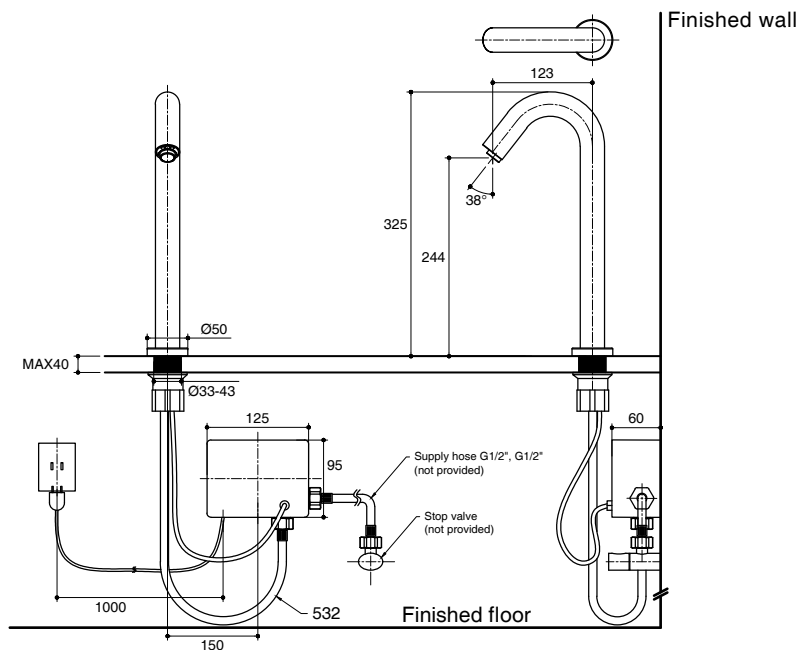

### Specified Model

Model	Description	Colors/Finishes
K-32551X	Ovia cold only touchless lavatory faucet tall	CP: Polished Chrome

Dimensions are approximate.

Unit: mm

Note: The recommended dimension for installation can be adjusted according to user preferences and layout.